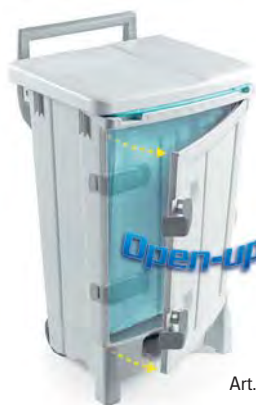

Open-up 90 L

Art. 00005700