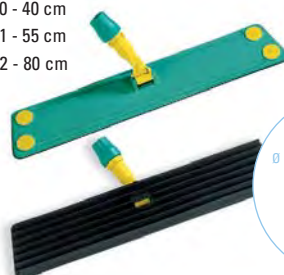

Attrezzi e panni impregnati monouso | *Antistatic cloths and frames*

Attrezzo lamellare (sterilizzabile fino a 120 °C)
Plastic frame with rubber blades (sterilizable up to 120 °C)
Art. 00000960 - 40 cm
Art. 00000961 - 55 cm
Art. 00000962 - 80 cm