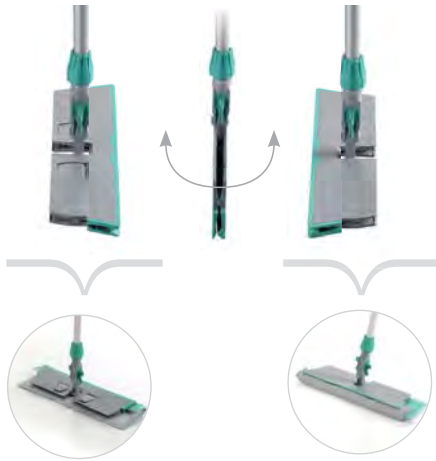

REVERSIBILE DOUBLE-SIDED